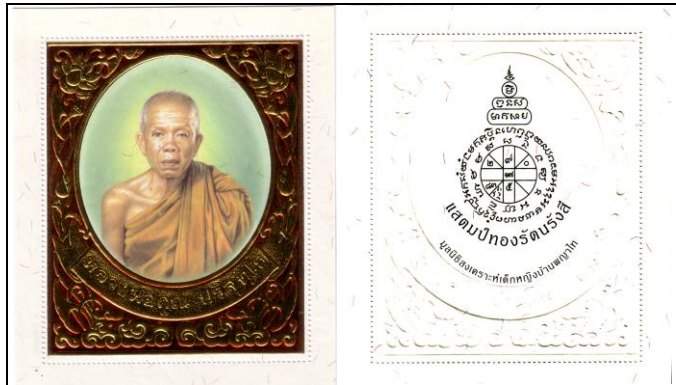

14.Q.1 – Luang Phorkhooon Parisuttho Gold Stamp RattanaRongsi (continued from prior page)

Medium Stamp

Medium Stamp - Reverse