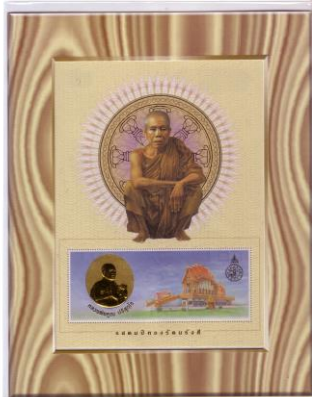

Large stamp (from sheet) – 121.5 x 48mm

Medium Stamp – 97.5 x 81mm

Small Stamp (inside key chain) – 31 x 24mm

Large & medium illustrations reduced

Large Stamp in folder

Face

Reverse

Large Stamp