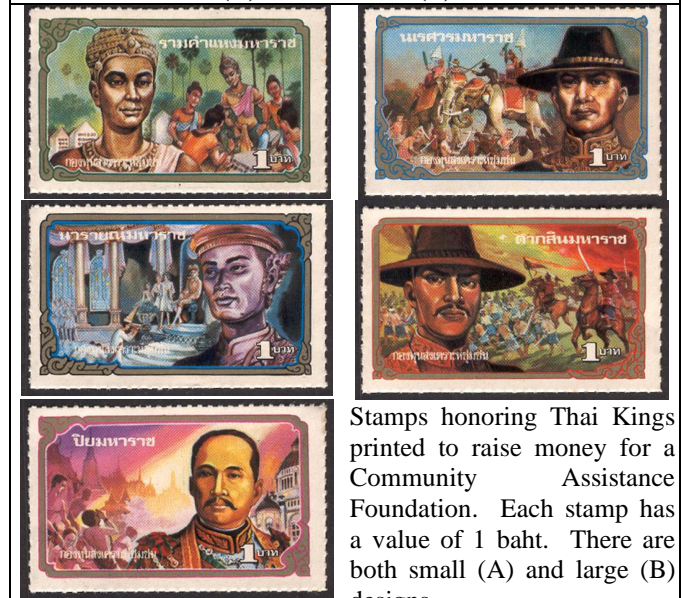

14.N.3 – Community Assistance Stamps

Issued – Early 1970's?

Size - 48 x 28 mm (A) & 73 x 45mm(B)

Stamps honoring Thai Kings printed to raise money for a Community Assistance Foundation. Each stamp has a value of 1 baht. There are both small (A) and large (B) designs

NO.	KING	M	U	D
CI-9911.A	Ramkhamhaeng MahaRat			
CI-9911.B				
CI-9912.A	Naresuan MahaRat			
CI-9912.B				
CI-9913.A	Nari MahaRat			
CI-9913.B				
CI-9914.4	Taksin MahaRat			
CI-9914.B				
CI-9915.A	Piya MahaRat (Rama V)			
CI-9915.B