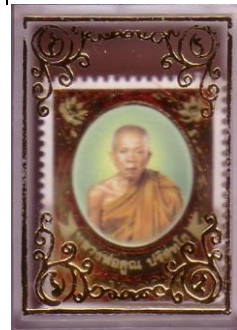

Continued on next page.

**14.Q.1 – Luang Phorkhooon Parisuttho Gold Stamp RattanaRongsi (continued from prior page)**

Medium Stamp

Medium Stamp - Reverse

Small

Key Chain Fob containing small stamp

Recently, a Small Stamp was seen in a small plastic box, rather than being in a key fob. The box measures 30 x 42 x 15. The base is white and the cover is transparent plastic with gold design. The stamp is loose inside the box.